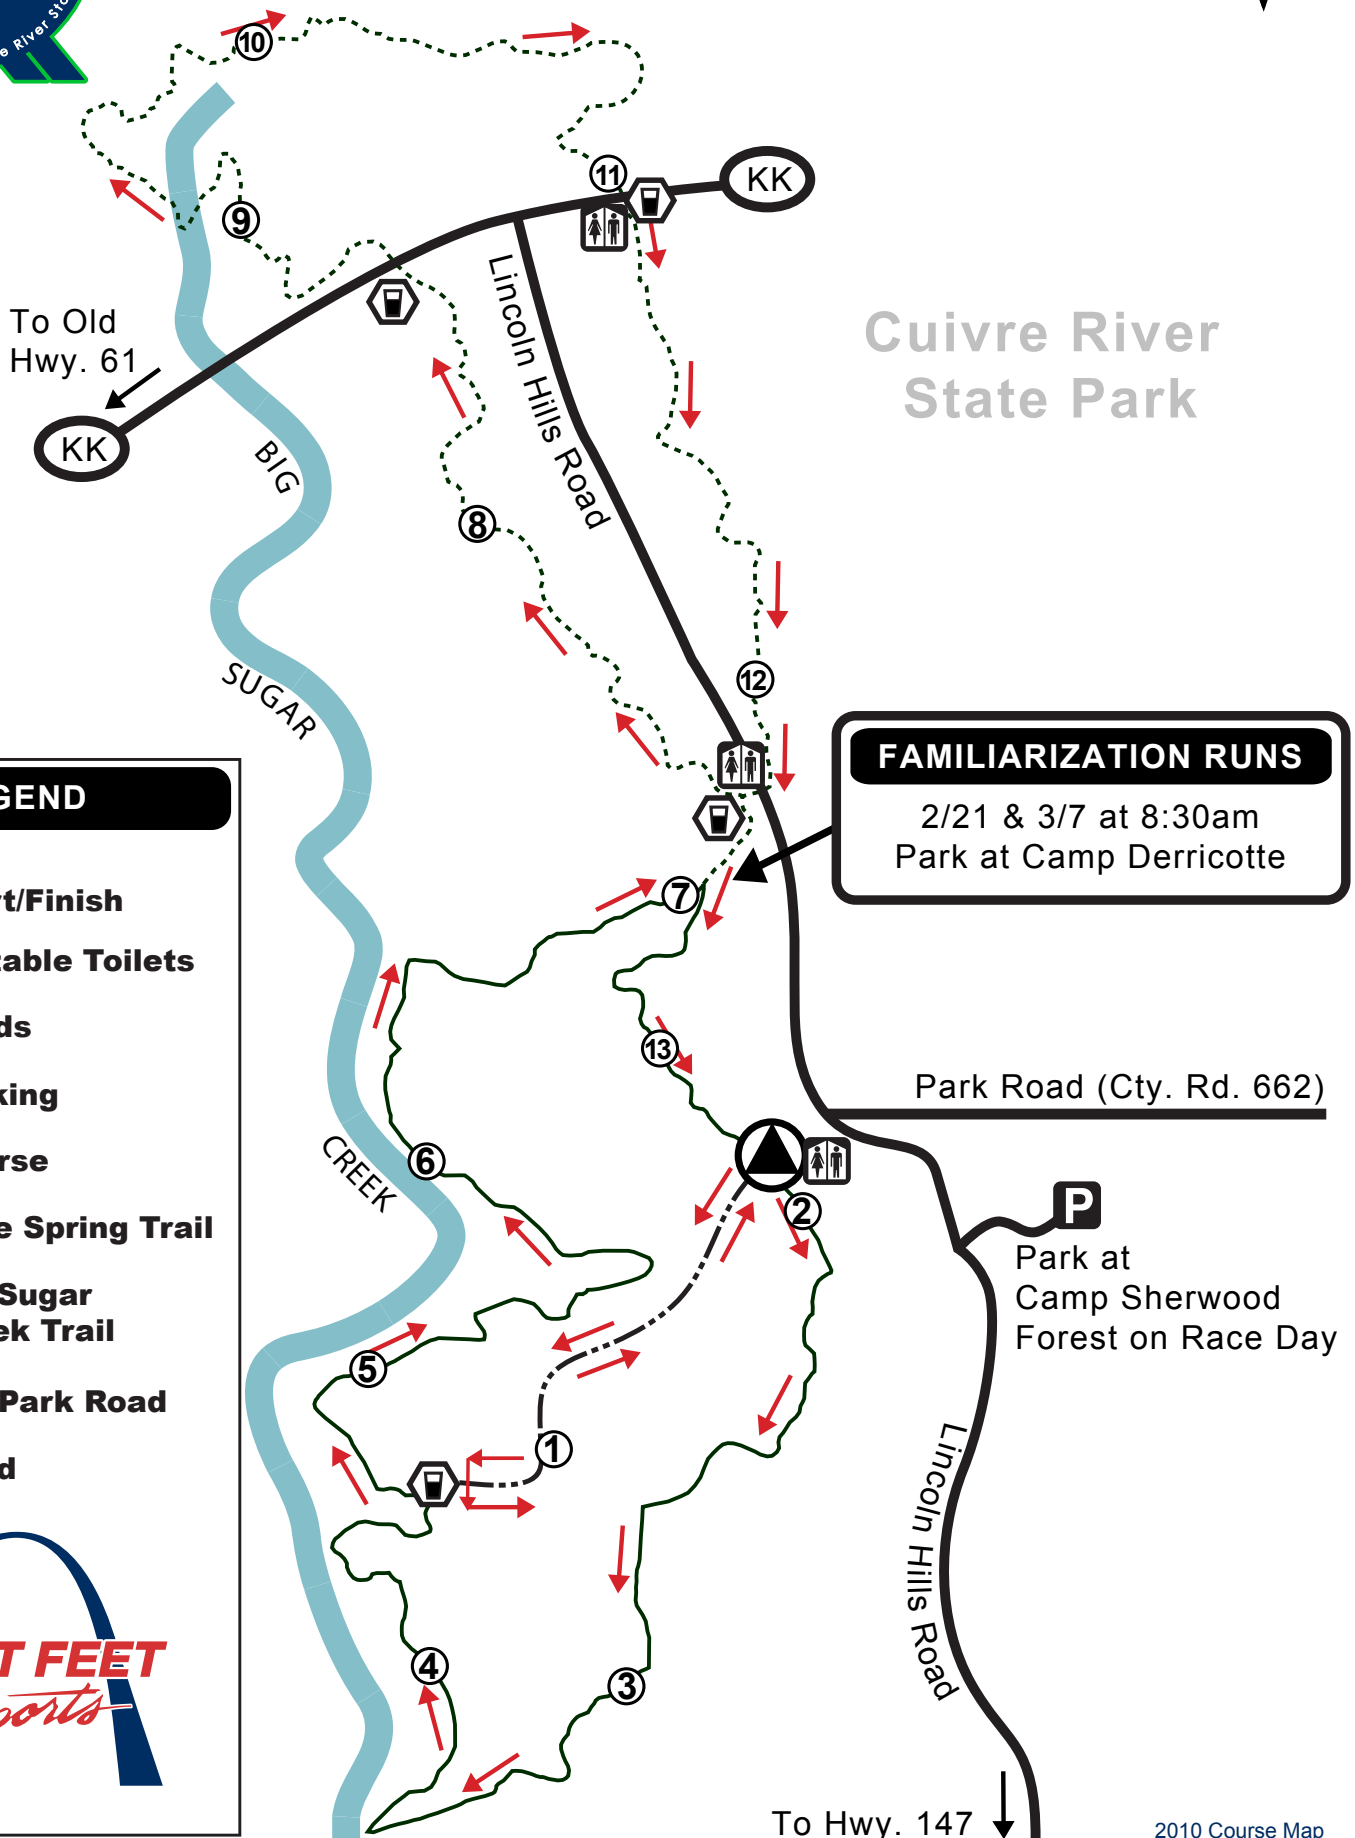

# COURSE MAP

## Cuivre River State Park

**LEGEND**

- Start/Finish**
- Portable Toilets**
- Fluids**
- Parking**
- Course**
- Lone Spring Trail**
- Big Sugar Creek Trail**
- Old Park Road**
- Road**

**FAMILIARIZATION RUNS**

2/21 & 3/7 at 8:30am  
Park at Camp Derricotte

To Hwy. 147 ↓