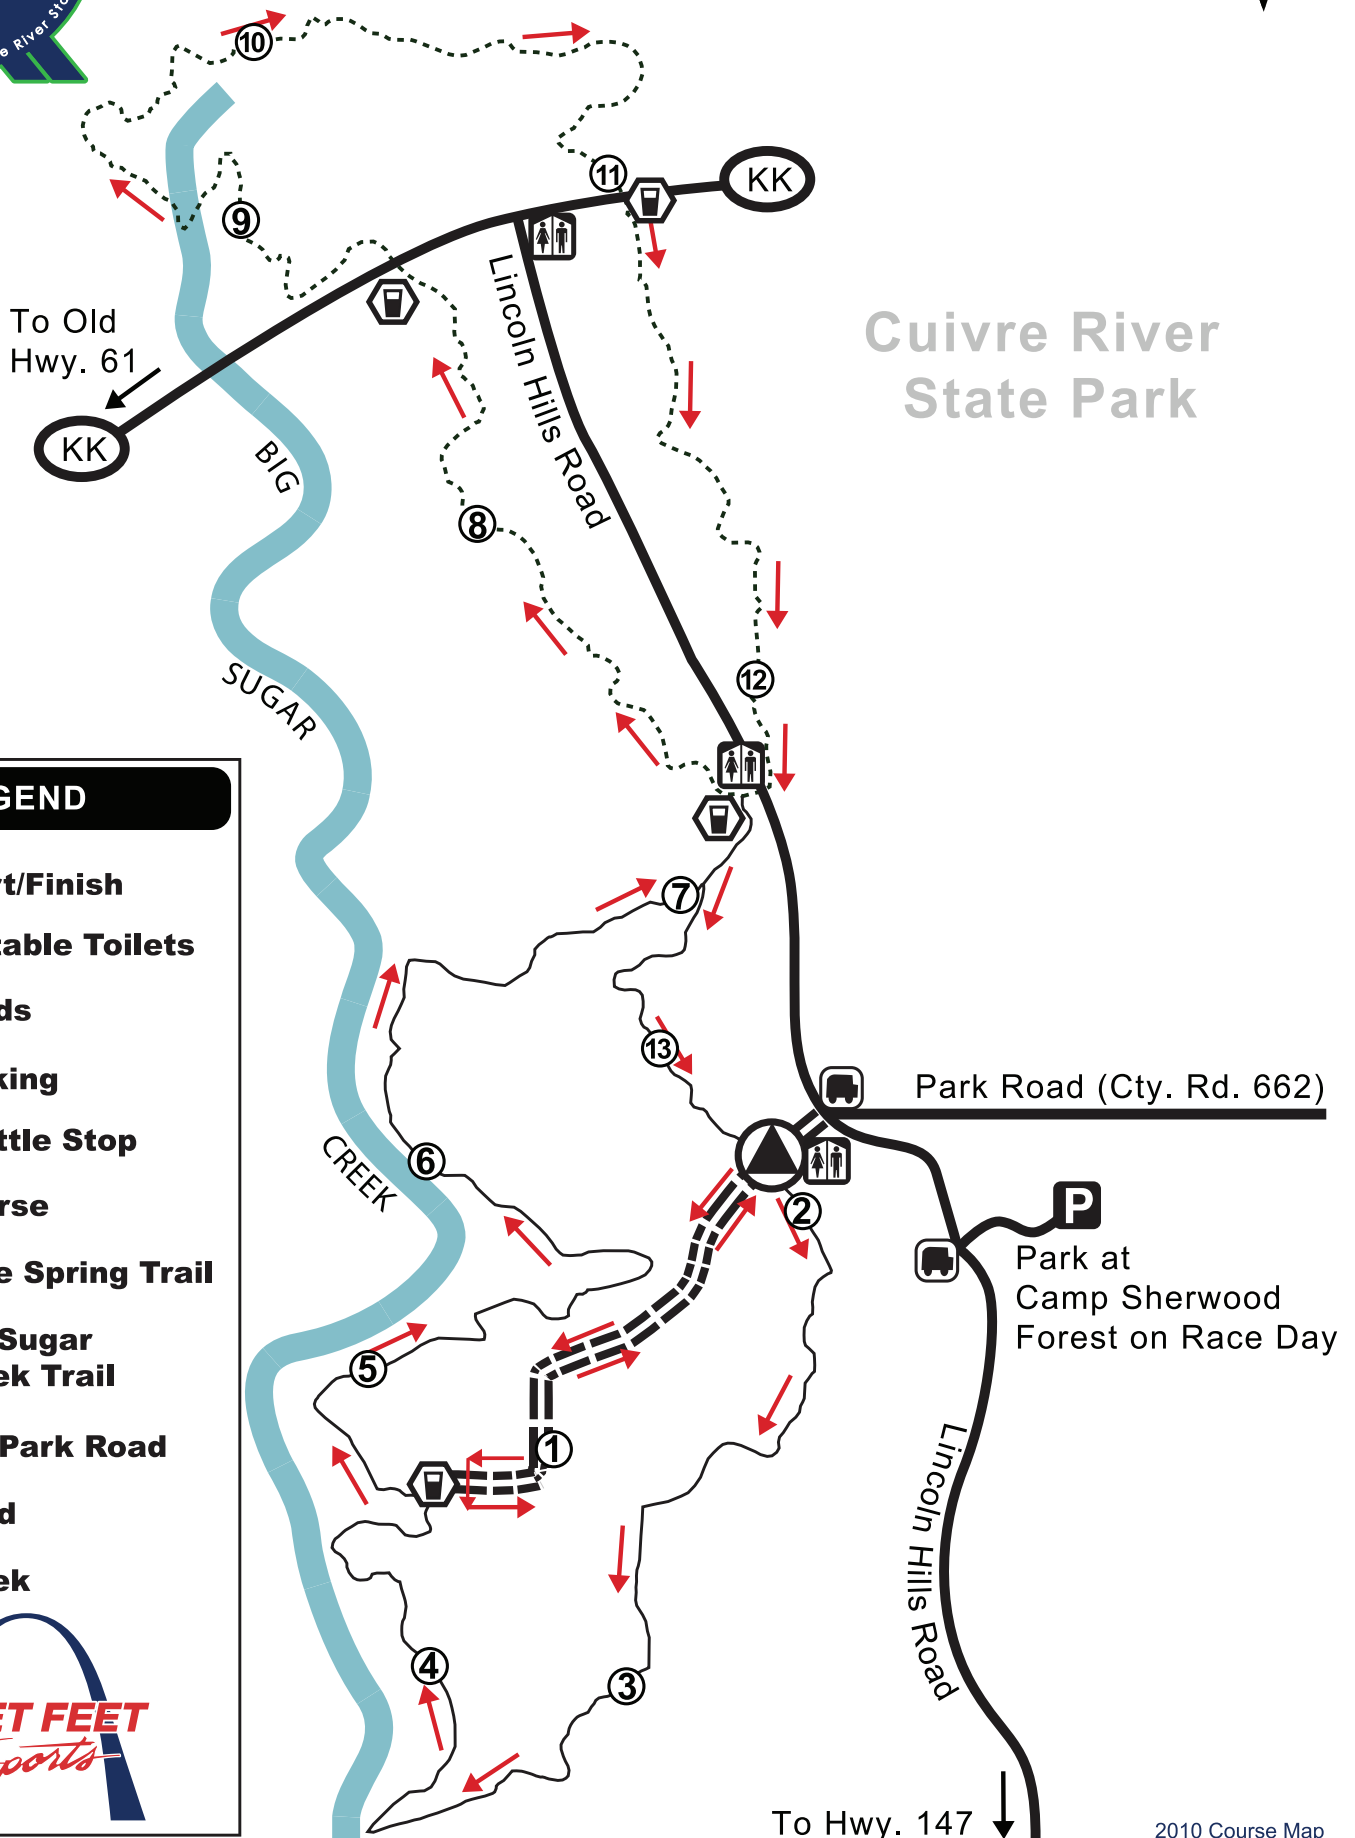

COURSE MAP

Cuiivre River State Park

LEGEND

- Start/Finish**
- Portable Toilets**
- Fluids**
- Parking**
- Shuttle Stop**
- Course**
- Lone Spring Trail**
- Big Sugar Creek Trail**
- Old Park Road**
- Road**
- Creek**

To Hwy. 147 ↓